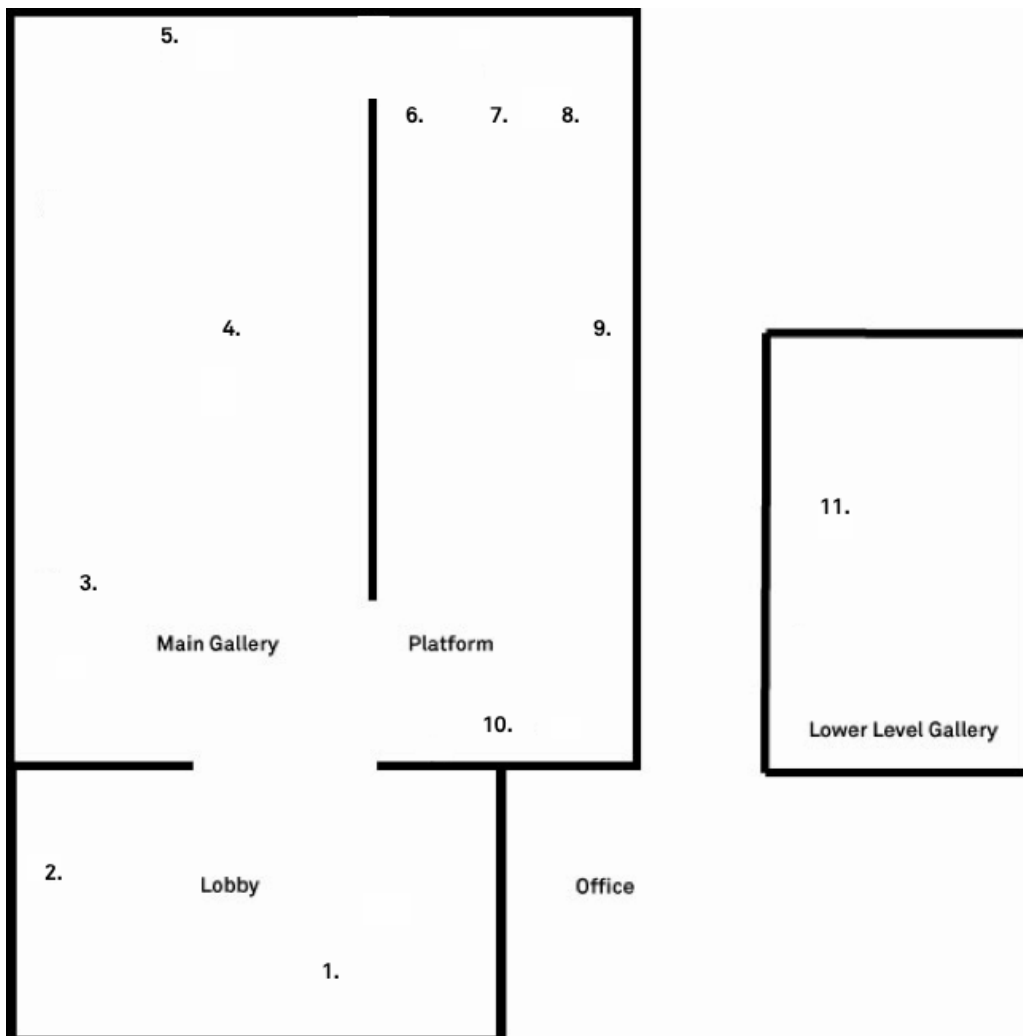

Swiss Institute

Heidi Bucher

February 19 – April 20, 2012

Lobby

(Clockwise)

1. *Das Ahnenhaus / Obermühle (Modell)*, 1981
Painted wood, mother of pearl
Dimensions approx. 110 x 63 x 52 cm (43 x 25 x 20 ½ in)
Courtesy Freymond-Guth Fine Arts, Zürich
2. *Mixed Media*
Archival material, printed matters
Mayo and Indigo Bucher Collection

Main Gallery
(Clockwise)

3. *Jetzt fließt das Wasser aus der Vase*, 1986
Pearlescent pigment, latex, acrylic
Dimensions approx. 154 x 665 x 64 cm (60 x 261 x 25in)
Courtesy Migros Museum für Gegenwartskunst, Zürich
4. *Untitled (Herrenzimmer)*, undated
Latex, cotton
Dimensions approx. 260 x 180 x 20 cm (102 ¼ x 71 x 7 ½ in)
Courtesy Freymond-Guth Fine Arts, Zürich
5. *Parquet floor of study in Winterthur-Wüflingen*, 1979
Latex, cotton in a travel box
Dimensions approx. 56 x 75 x 75 cm (22 x 29 ½ x 29 ½ in)
Courtesy Freymond-Guth Fine Arts, Zürich